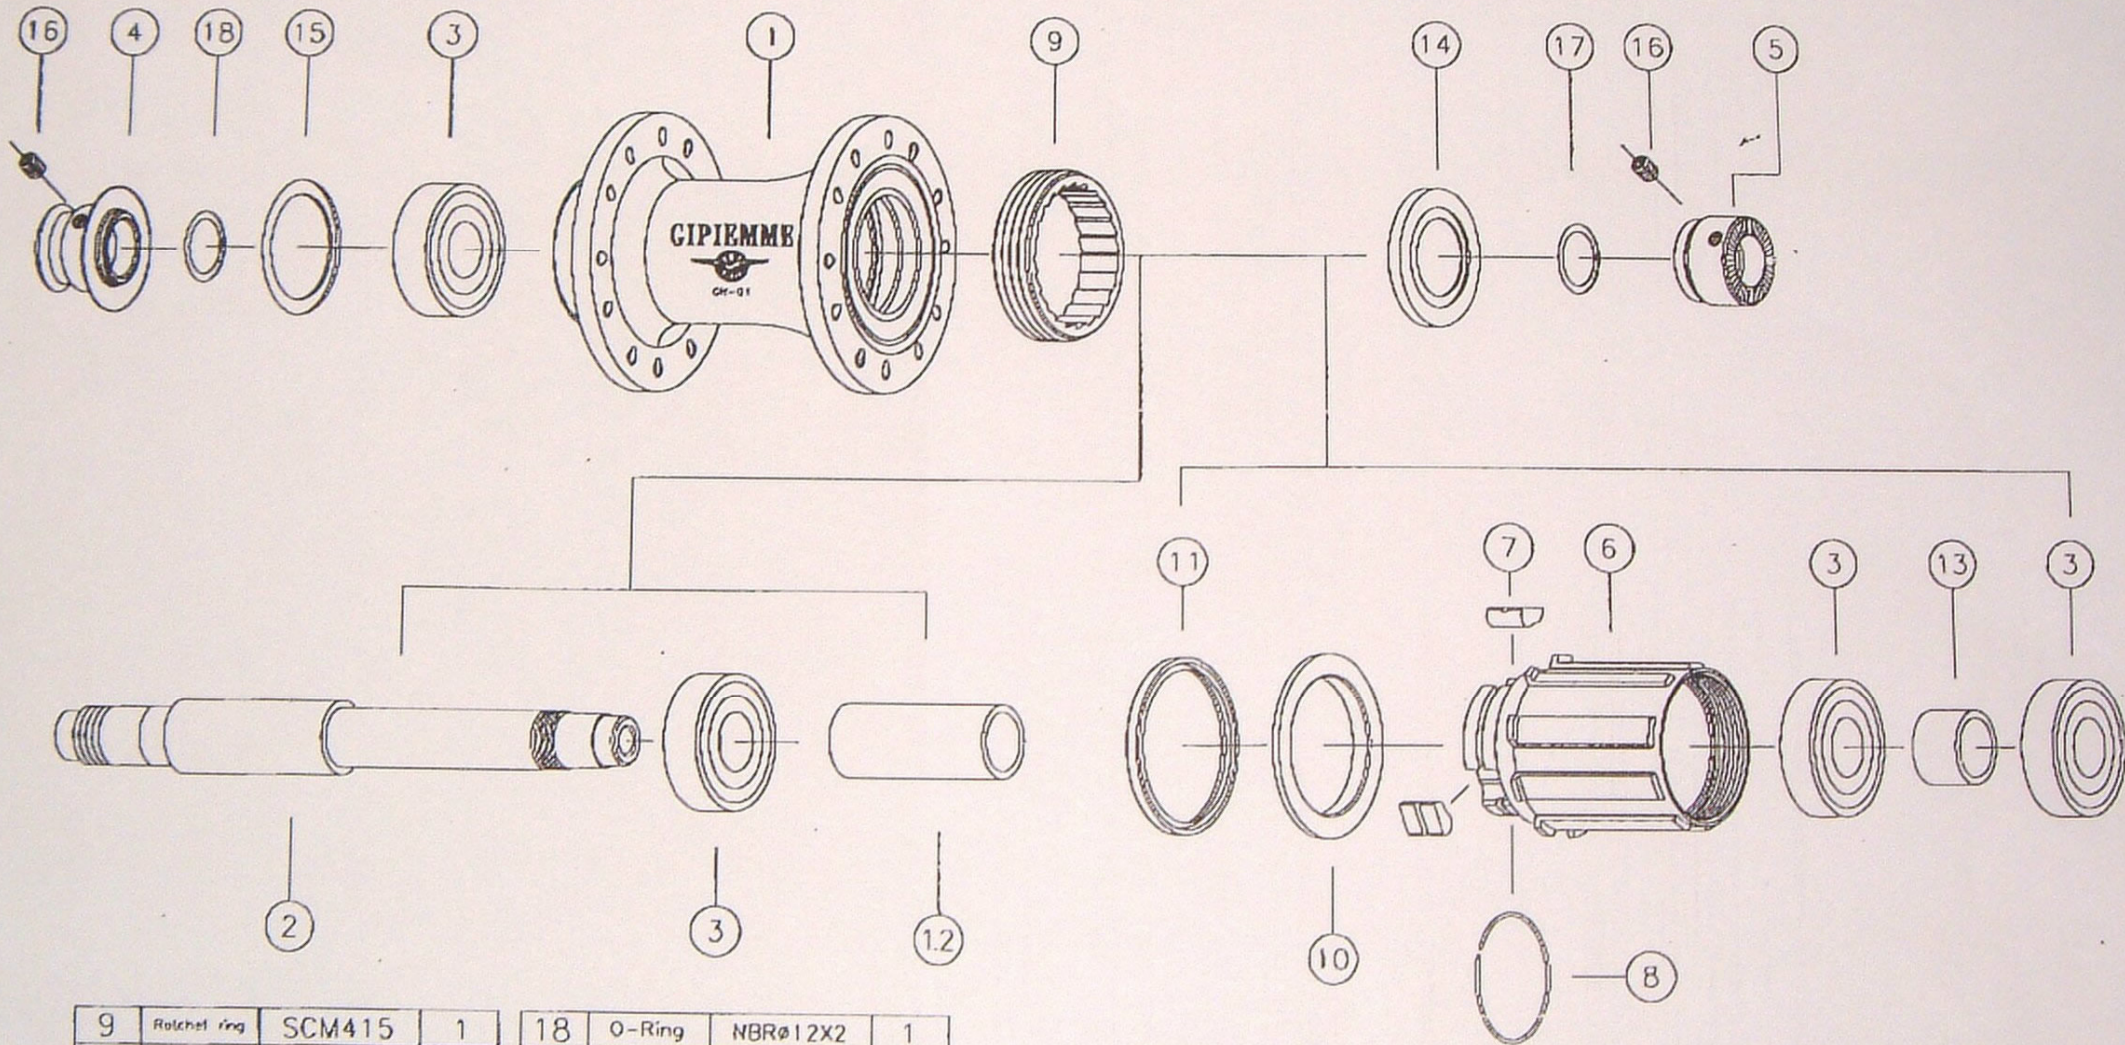

MOZZO / HUB: GPMJ24

9	Ratchet ring	SCM415	1	18	O-Ring	NBRØ12X2	1
8	Spring pawl	SWP-B	1	17	O-Ring	NBRØ10.8X1.8	1
7	Ratchet pawl	SCM415	3	16	Fixing bolt	SCM435	2
6	Sleeve	7075 T6	1	15	O-Ring	NBR	1
5	Right core tube	AL7075	1	14	Oil seal	spcc+nbr	1
4	Left core tube	AL6061	1	13	Short core tube	AL6061	1
3	sealed bearing	#6001	4	12	Long core tube	SCM415	1
2	Alloy tube for sealed bearing	7075 T6	1	11	Water seal washer	NBR	1
1	Shell	AL6061	1	10	Alloy washer	AL6061	1
Serial No	Description	Material	Q'ty	Serial No	Description	Material	Q'ty